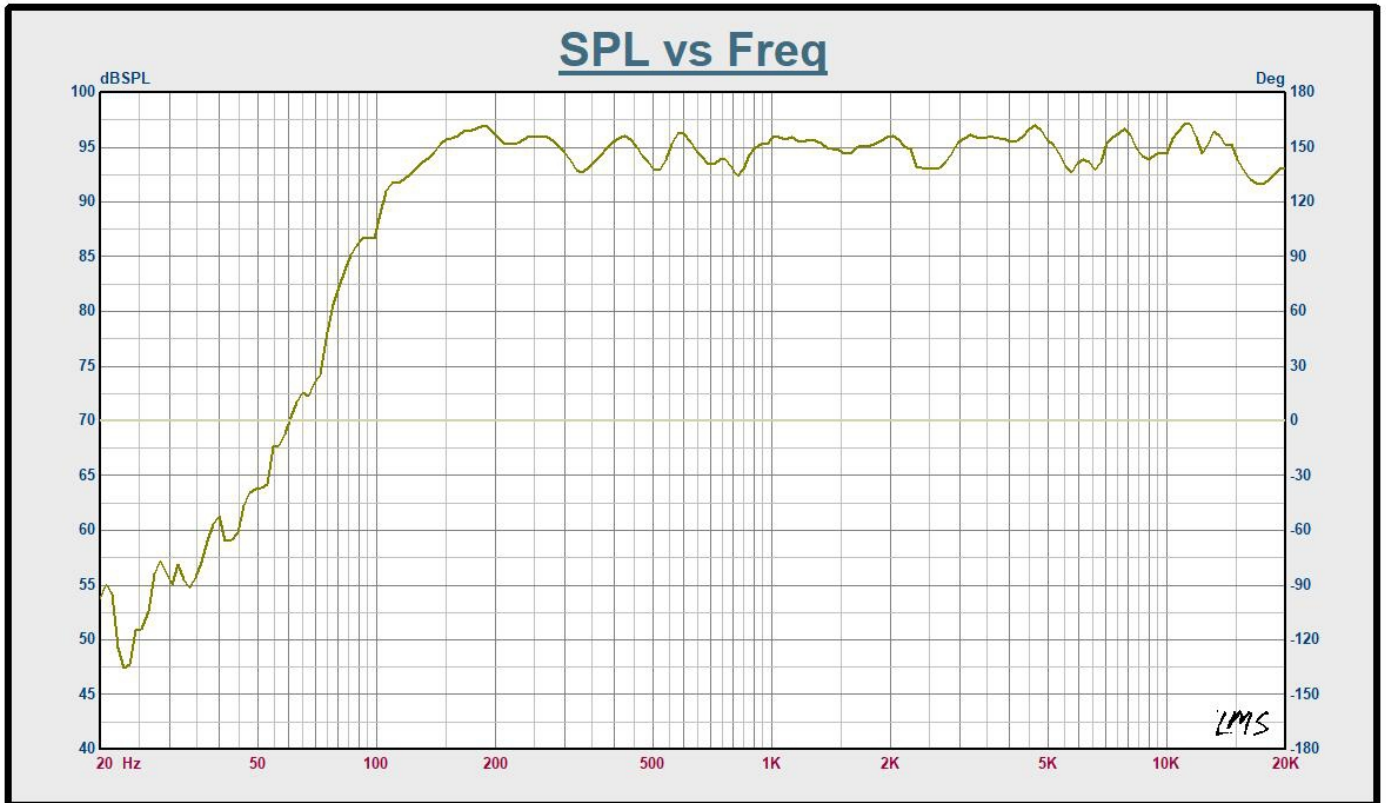

Frequency Response Curve

Map	38: SC10 4L
Notes	
Data Measured: Dec 24, 2022 Sat 4:10 pm	

<i>LMS</i>	4.6.0.371 5月/29/2007	Person: Company:	Project: File: SC10.lib	Feb 24, 2023 Fri 5:20 pm	LINEAR X S Y S T E M S