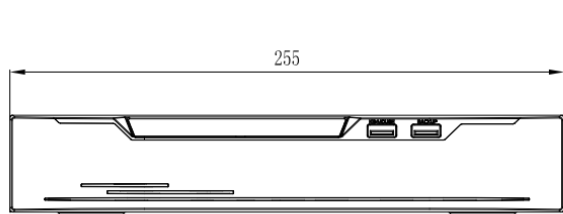

SN-NVR3804E1-P4-J

4CH 1U 1HDD 4CH PoE NVR

Key Features

- Up to 4ch IP cameras access
- Up to 8MP resolution for live view and recording
- Intelligent analysis by NVR: Intrusion (support the accurate detection of vehicle and human)
- 1 SATA hard disk up to 12TB
- 1 RJ45 10/100Mbps network interface
- 4ch POE ports
- Smart search & playback
- Support cloud upgrade

Specification

Video Input	
IP Camera Input	4 Channel
Incoming Bandwidth	40 Mbps
Outgoing Bandwidth	40 Mbps
Video Output	
HDMI Output	3840×2160, 1920×1080, 1280×1024, 1024×768
VGA Output	1920×1080, 1280×1024, 1024×768
Decoding Capacity	1ch 8MP, 4ch 1080P@30fps
Dual Stream	Support
Multi-screen Display	1/4
Recording	
Resolution	8MP, 6MP, 5MP, 4MP, 3MP, 1080P, 720P, D1 etc.
Recording Mode	Manual, Schedule (Regular, Continuous), Event
Trigger Events	Motion Detection, Video Loss, Alarm in, IVS
Playback and Backup	
Sync Playback	4/1
Search Mode	Time /Date, Alarm, Picture grid, Event
Backup Mode	USB Device, Network
Alarm	
General Alarm	Motion Detection, Video Loss, Alarm in, Alarm out, IVS (by camera)
Abnormal Alarm	Disk Alarm, IP Address Conflict, Network Disconnect
Intelligent Analysis	Intrusion detection (support the accurate detection of vehicle and human) by NVR
Network	
Network Function	HTTP, HTTPS, TCP/IP, IPv4, UPnP, UDP, RTSP, SMTP, NTP, DNS, DHCP, P2P, IP Filter, DDNS, 802.1X, SNMP, 3G/4G, PPPoE
Remote Users	8 users
Smart Phone	iPhone, iPad, Android
Interoperability	ONVIF, SDK, CGI

Storage	
HDD	1 SATA Ports, up to 12TB for each HDD
Interface	
Network	1 × RJ-45, 10/100 Mbps self-adaptive Ethernet port
PoE	4 Ports (IEEE 802.3af), 32W
HDMI	1
VGA	1
Audio I/O	1/1
Alarm I/O	4/1
USB	3 ports (USB 2.0 × 3)
General	
Power Supply	DC48V/1.25A
Power Consumption	< 15 W (without HDD)
Operating Conditions	-10 °C ~ 50 °C (14 °F ~ 122 °F)
Storage Conditions	Less than 90% RH
Certifications	CE/FCC
Dimensions	255 × 237 × 47.5 mm (10.04 × 9.33 × 1.87 inch)
Net Weight	0.9 kg (1.98 lb) without HDD

Dimensions (mm)

Rear Panel