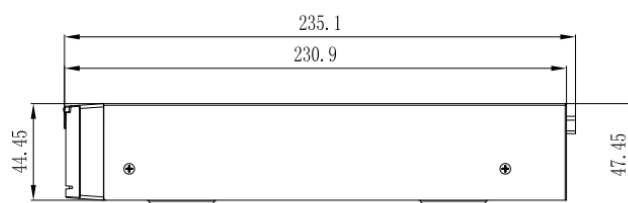

SN-NVR3804E1-P4-J

4CH 1U 1HDD 4CH PoE NVR

Key Features

- Up to 4ch IP cameras access
- Up to 8MP resolution for live view and recording
- Intelligent analysis by NVR: Intrusion (support the accurate detection of vehicle and human)
- 1 SATA hard disk up to 12TB
- 1 RJ45 10/100Mbps network interface
- 4ch POE ports
- Smart search & playback
- Support cloud upgrade

Specification

Video Input	
IP Camera Input	4 Channel
Incoming Bandwidth	40 Mbps
Outgoing Bandwidth	40 Mbps
Video Output	
HDMI Output	3840×2160, 1920×1080, 1280×1024, 1024×768
VGA Output	1920×1080, 1280×1024, 1024×768
Decoding Capacity	1ch 8MP, 4ch 1080P@30fps
Dual Stream	Support
Multi-screen Display	1/4
Recording	
Resolution	8MP, 6MP, 5MP, 4MP, 3MP, 1080P, 720P, D1 etc.
Recording Mode	Manual, Schedule (Regular, Continuous), Event
Trigger Events	Motion Detection, Video Loss, Alarm in, IVS
Playback and Backup	
Sync Playback	4/1
Search Mode	Time /Date, Alarm, Picture grid, Event
Backup Mode	USB Device, Network
Alarm	
General Alarm	Motion Detection, Video Loss, Alarm in, Alarm out, IVS (by camera)
Abnormal Alarm	Disk Alarm, IP Address Conflict, Network Disconnect
Intelligent Analysis	Intrusion detection (support the accurate detection of vehicle and human) by NVR
Network	
Network Function	HTTP, HTTPS, TCP/IP, IPv4, UPnP, UDP, RTSP, SMTP, NTP, DNS, DHCP, P2P, IP Filter, DDNS, 802.1X, SNMP, 3G/4G, PPPoE
Remote Users	8 users
Smart Phone	iPhone, iPad, Android
Interoperability	ONVIF, SDK, CGI

Storage	
HDD	1 SATA Ports, up to 12TB for each HDD
Interface	
Network	1 × RJ-45, 10/100 Mbps self-adaptive Ethernet port
PoE	4 Ports (IEEE 802.3af), 32W
HDMI	1
VGA	1
Audio I/O	1/1
Alarm I/O	4/1
USB	3 ports (USB 2.0 × 3)
General	
Power Supply	DC48V/1.25A
Power Consumption	< 15 W (without HDD)
Operating Conditions	-10 °C ~ 50 °C (14 °F ~ 122 °F)
Storage Conditions	Less than 90% RH
Certifications	CE/FCC
Dimensions	255 × 237 × 47.5 mm (10.04 × 9.33 × 1.87 inch)
Net Weight	0.9 kg (1.98 lb) without HDD

Dimensions (mm)

Rear Panel