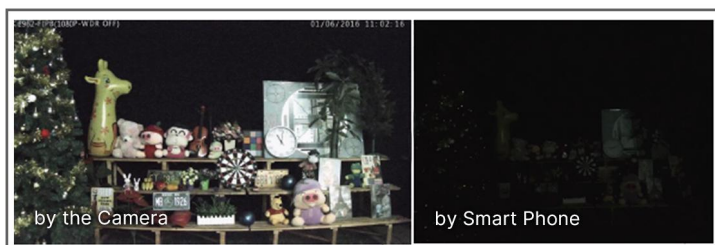

0.002Lux Ultra Low-light

The starlight camera is able to deliver high detailed color images even in low light environment reaching 0.002Lux(Color) or 0Lux(B/W), and near infrared light environments without any supplementary lighting.