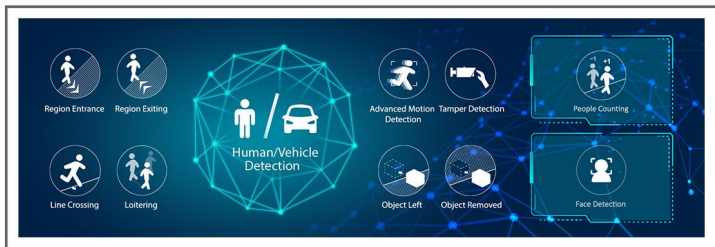

AI Motorized Dome Network Camera

IP67 + IK10

Motorized Lens

DATASHEET

KEY FEATURES

- ▶ Smart IR II (Combining the High Beam and Low Beam to adjust IR intensity to fit different lighting conditions.)
- ▶ 100fps High Frame Rate (Camera can easily catch images with no latency despite of the high-speed movement.)
- ▶ P-Iris (Giving you a more clear scene with depth of view.)
- ▶ SIP (Session Initiation Protocol. Providing audio/alarm/intercom and video streaming for mobile phones and video phones.)
- ▶ 256G (Supporting ultra-large external microSD/SDHC/SDXC card storage up to 256G.)
- ▶ Smart Stream (Bandwidth, storage and bit rate are saved with Smart Stream On, eg, H.265+ saves 70%~80% bandwidth that of H.264.)

AI Video Analytics

- 8 intelligent VCA modes powered by AI engine, which can intelligently filter objects to focus on human and vehicle detection.
- People Counting technology provides high accuracy and real-time data based on AI algorithm with statistic reports.
- Face Detection function detects human faces in the monitoring scene and captures the snapshots, which greatly enhances the monitoring efficiency.

3 in 1 Super WDR Pro - 140 dB

The upgraded 3 in 1 Super WDR Pro outputs three frames each line, which is able to bring more details especially moving subjects. What's more, it greatly improves image quality for reducing smear and noisy points. The ratio that the brightest light signal values divided by the darkest light signal values is up to 140dB.