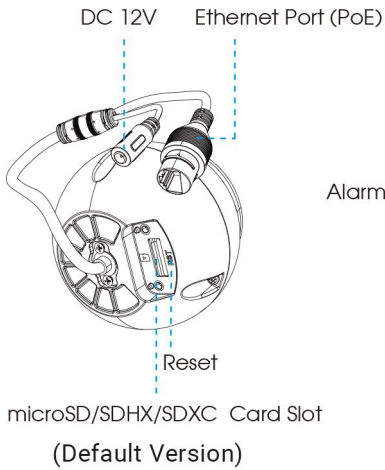

Structure Diagrams

Units: mm

Accessories Support

A01 Pole Mount

Weight: 720g
Dimensions: 170*51.5*152.6mm

A03 External Corner Bracket

Weight: 900g
Dimensions: 170*152.5*76.3mm

A71 Wall Mount

Weight: 530g
Dimensions: 162*124*78 mm

DIREKTRONIK