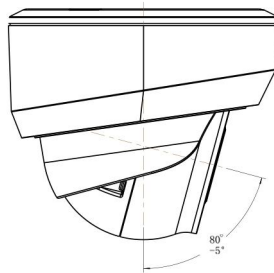

Structure Diagrams

Units: mm

Accessories Support

A01 Pole Mount

Weight: 720g
Dimensions: 170*51.5*152.6mm

A03 External Corner Bracket

Weight: 900g
Dimensions: 170*152.5*76.3mm

A71 Wall Mount