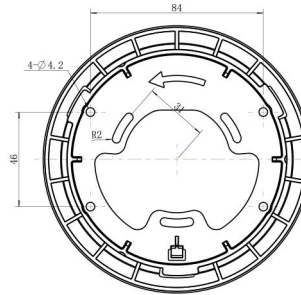

Structure Diagrams

Units: mm

Accessories Support

A01 Pole Mount

Weight: 720g
Dimensions: 170*51.5*152.6mm

A03 External Corner Bracket

Weight: 900g
Dimensions: 170*152.5*76.3mm

A71 Wall Mount

Weight: 530g
Dimensions: 162*124*78 mm

DIREKTRONIK