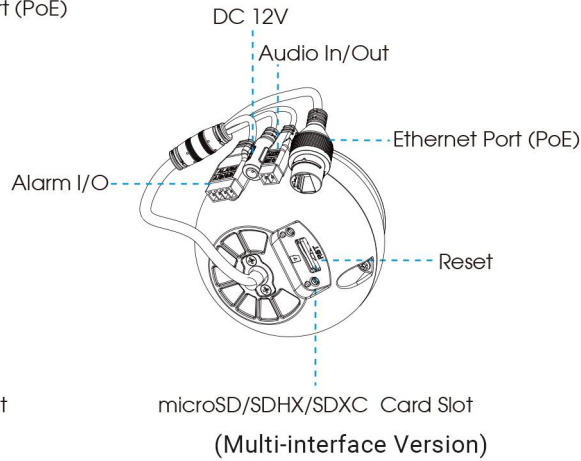

Structure Diagrams

Units: mm

Accessories Support

A01 Pole Mount

Weight: 720g
Dimensions: 170*51.5*152.6mm

A03 External Corner Bracket

Weight: 900g
Dimensions: 170*152.5*76.3mm

A71 Wall Mount

Weight: 530g
Dimensions: 162*124*78 mm

DIREKTRONIK