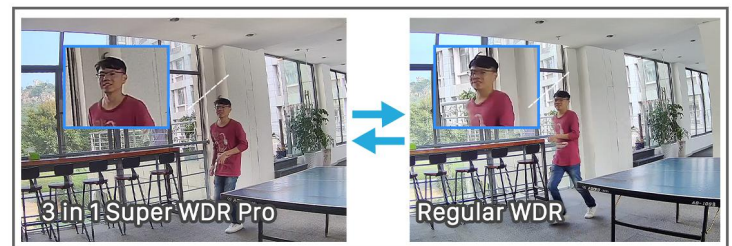

AI Motorized Dome Network Camera

IP67 + IK10

Motorized Lens

DATASHEET

KEY FEATURES

- ▶ Smart IR II (Combining the High Beam and Low Beam to adjust IR intensity to fit different lighting conditions.)
- ▶ 100fps High Frame Rate (Camera can easily catch images with no latency despite of the high-speed movement.)
- ▶ P-Iris (Giving you a more clear scene with depth of view.)
- ▶ SIP (Session Initiation Protocol. Providing audio/alarm/intercom and video streaming for mobile phones and video phones.)
- ▶ 256G (Supporting ultra-large external microSD/SDHC/SDXC card storage up to 256G.)
- ▶ Smart Stream (Bandwidth, storage and bit rate are saved with Smart Stream On, eg, H.265+ saves 70%~80% bandwidth that of H.264.)

AI Video Analytics

- 8 intelligent VCA modes powered by AI engine, which can intelligently filter objects to focus on human and vehicle detection.
- People Counting technology provides high accuracy and real-time data based on AI algorithm with statistic reports.
- Face Detection function detects human faces in the monitoring scene and captures the snapshots, which greatly enhances the monitoring efficiency.

3 in 1 Super WDR Pro - 140 dB

The upgraded 3 in 1 Super WDR Pro outputs three frames each line, which is able to bring more details especially moving subjects. What's more, it greatly improves image quality for reducing smear and noisy points. The ratio that the brightest light signal values divided by the darkest light signal values is up to 140dB.