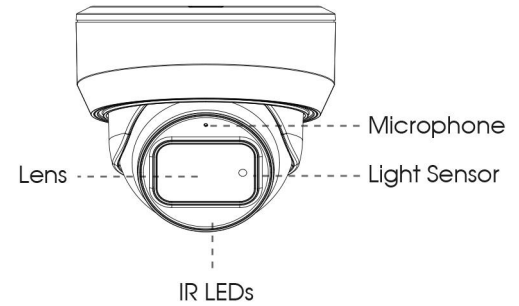

Structure Diagrams

Units: mm

Accessories Support

A01 Pole Mount

Weight: 720g
Dimensions: 170*51.5*152.6mm

A03 External Corner Bracket

Weight: 900g
Dimensions: 170*152.5*76.3mm

A71 Wall Mount

Weight: 530g
Dimensions: 162*124*78 mm

DIREKTRONIK