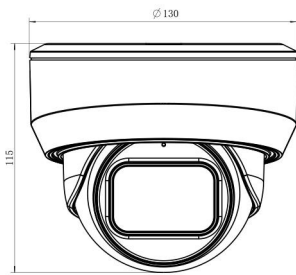

Structure Diagrams

Units: mm

Accessories Support

A01 Pole Mount

Weight: 720g
Dimensions: 170*51.5*152.6mm

A03 External Corner Bracket

Weight: 900g
Dimensions: 170*152.5*76.3mm

A71 Wall Mount