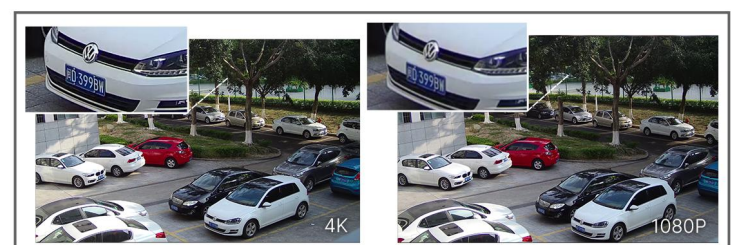

30fps@4K

Providing 4K HD resolution with frame rate of 30fps, the camera performs well in catching detailed image regardless of the moving speed.