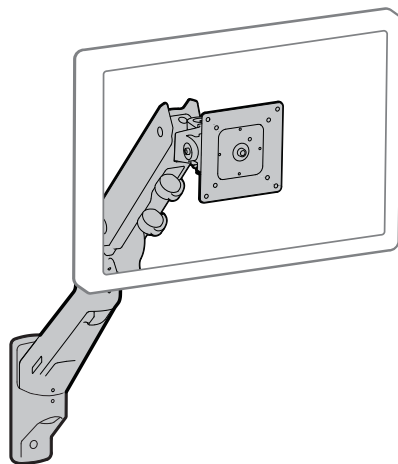

Dimensional Illustrations
Ergotron® HX Wall Monitor Arm

20 lbs. - 42 lbs.
(9.1 kg - 19 kg)
per monitor

Side View

180°
Top View

180°
Top View

Side View

360°
Top View

Portrait/Landscape Rotation