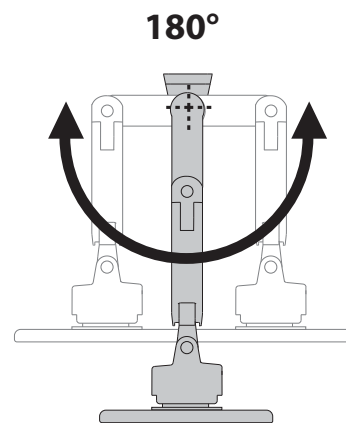

Dimensional Illustrations
Ergotron® HX Wall Monitor Arm

20 lbs. - 42 lbs.
(9.1 kg - 19 kg)
per monitor

Side View

180°
Top View

180°
Top View

Side View

360°
Top View

Portrait/Landscape Rotation