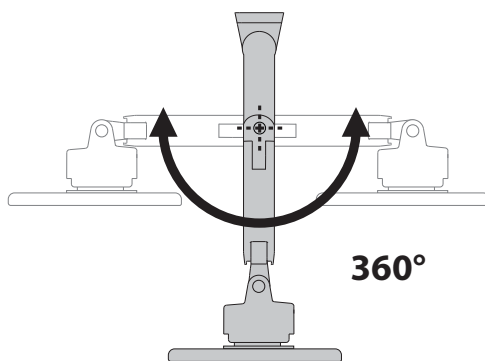

Dimensional Illustrations
Ergotron® HX Wall Monitor Arm

20 lbs. - 42 lbs.
(9.1 kg - 19 kg)
per monitor

Side View

180°
Top View

180°
Top View

Side View

360°
Top View

Portrait/Landscape Rotation