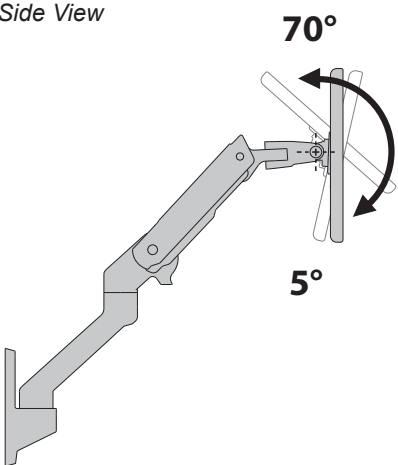

Dimensional Illustrations
Ergotron® HX Wall Monitor Arm

20 lbs. - 42 lbs.
(9.1 kg - 19 kg)
per monitor

Side View

180°
Top View

180°
Top View

Side View

360°
Top View

Portrait/Landscape Rotation