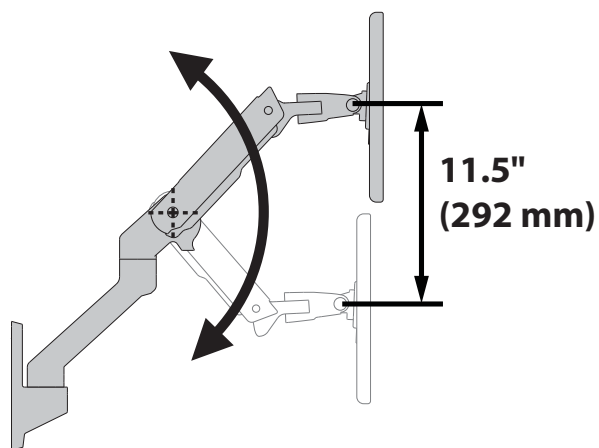

Dimensional Illustrations
Ergotron® HX Wall Monitor Arm

20 lbs. - 42 lbs.
(9.1 kg - 19 kg)
per monitor

Side View

180°
Top View

180°
Top View

Side View

360°
Top View

Portrait/Landscape Rotation