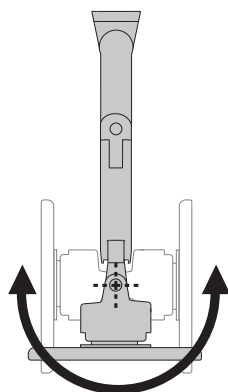

Dimensional Illustrations
Ergotron® HX Wall Monitor Arm

20 lbs. - 42 lbs.
(9.1 kg - 19 kg)
per monitor

Side View

180°
Top View

180°
Top View

Side View

360°
Top View

Portrait/Landscape Rotation