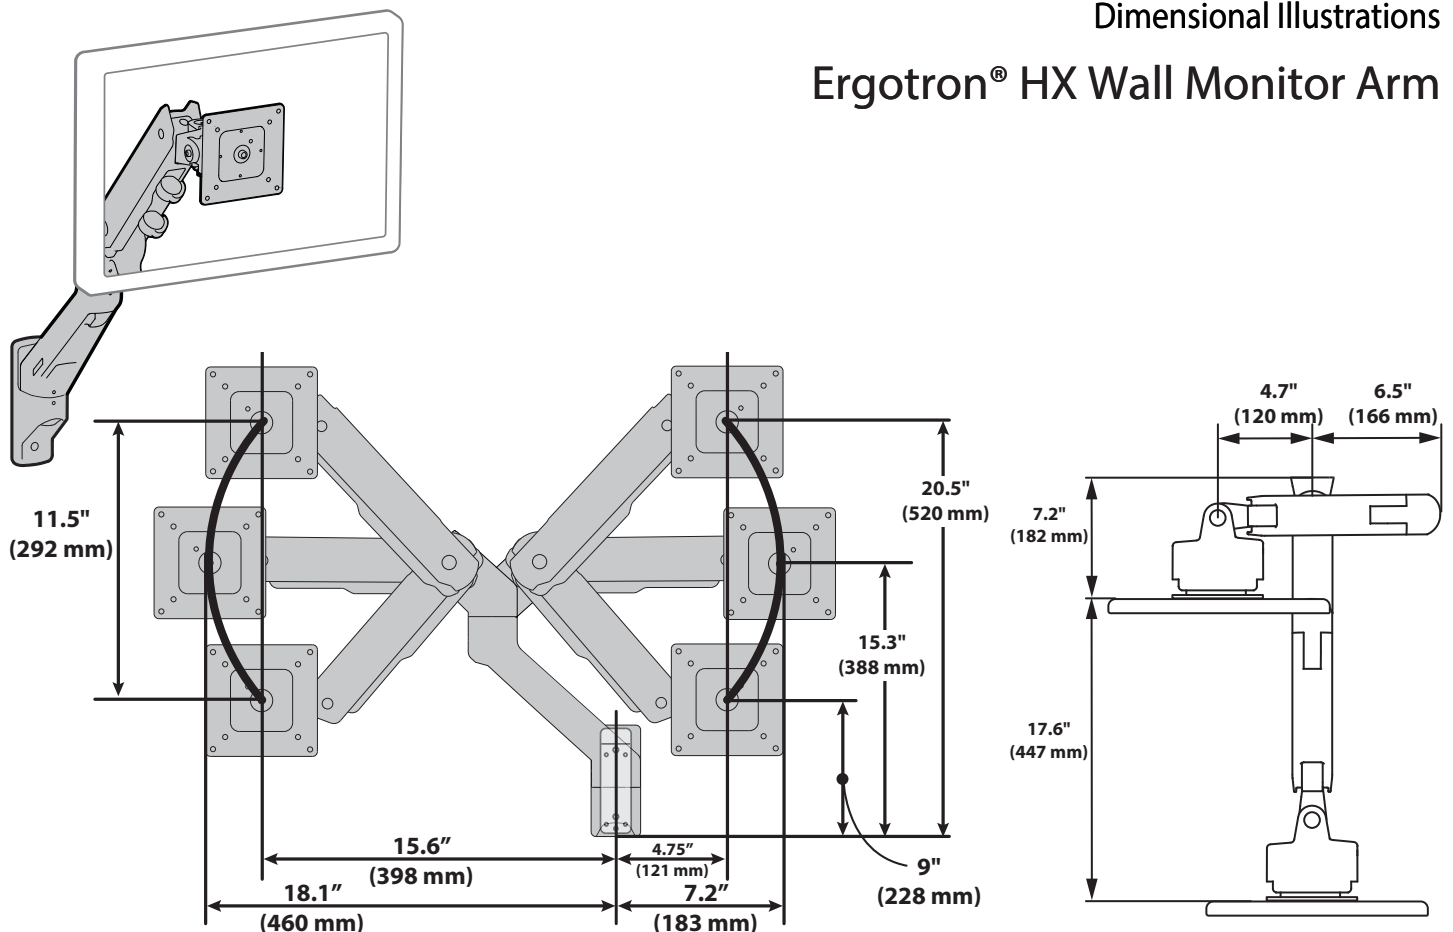

Dimensional Illustrations Ergotron® HX Wall Monitor Arm

Front View